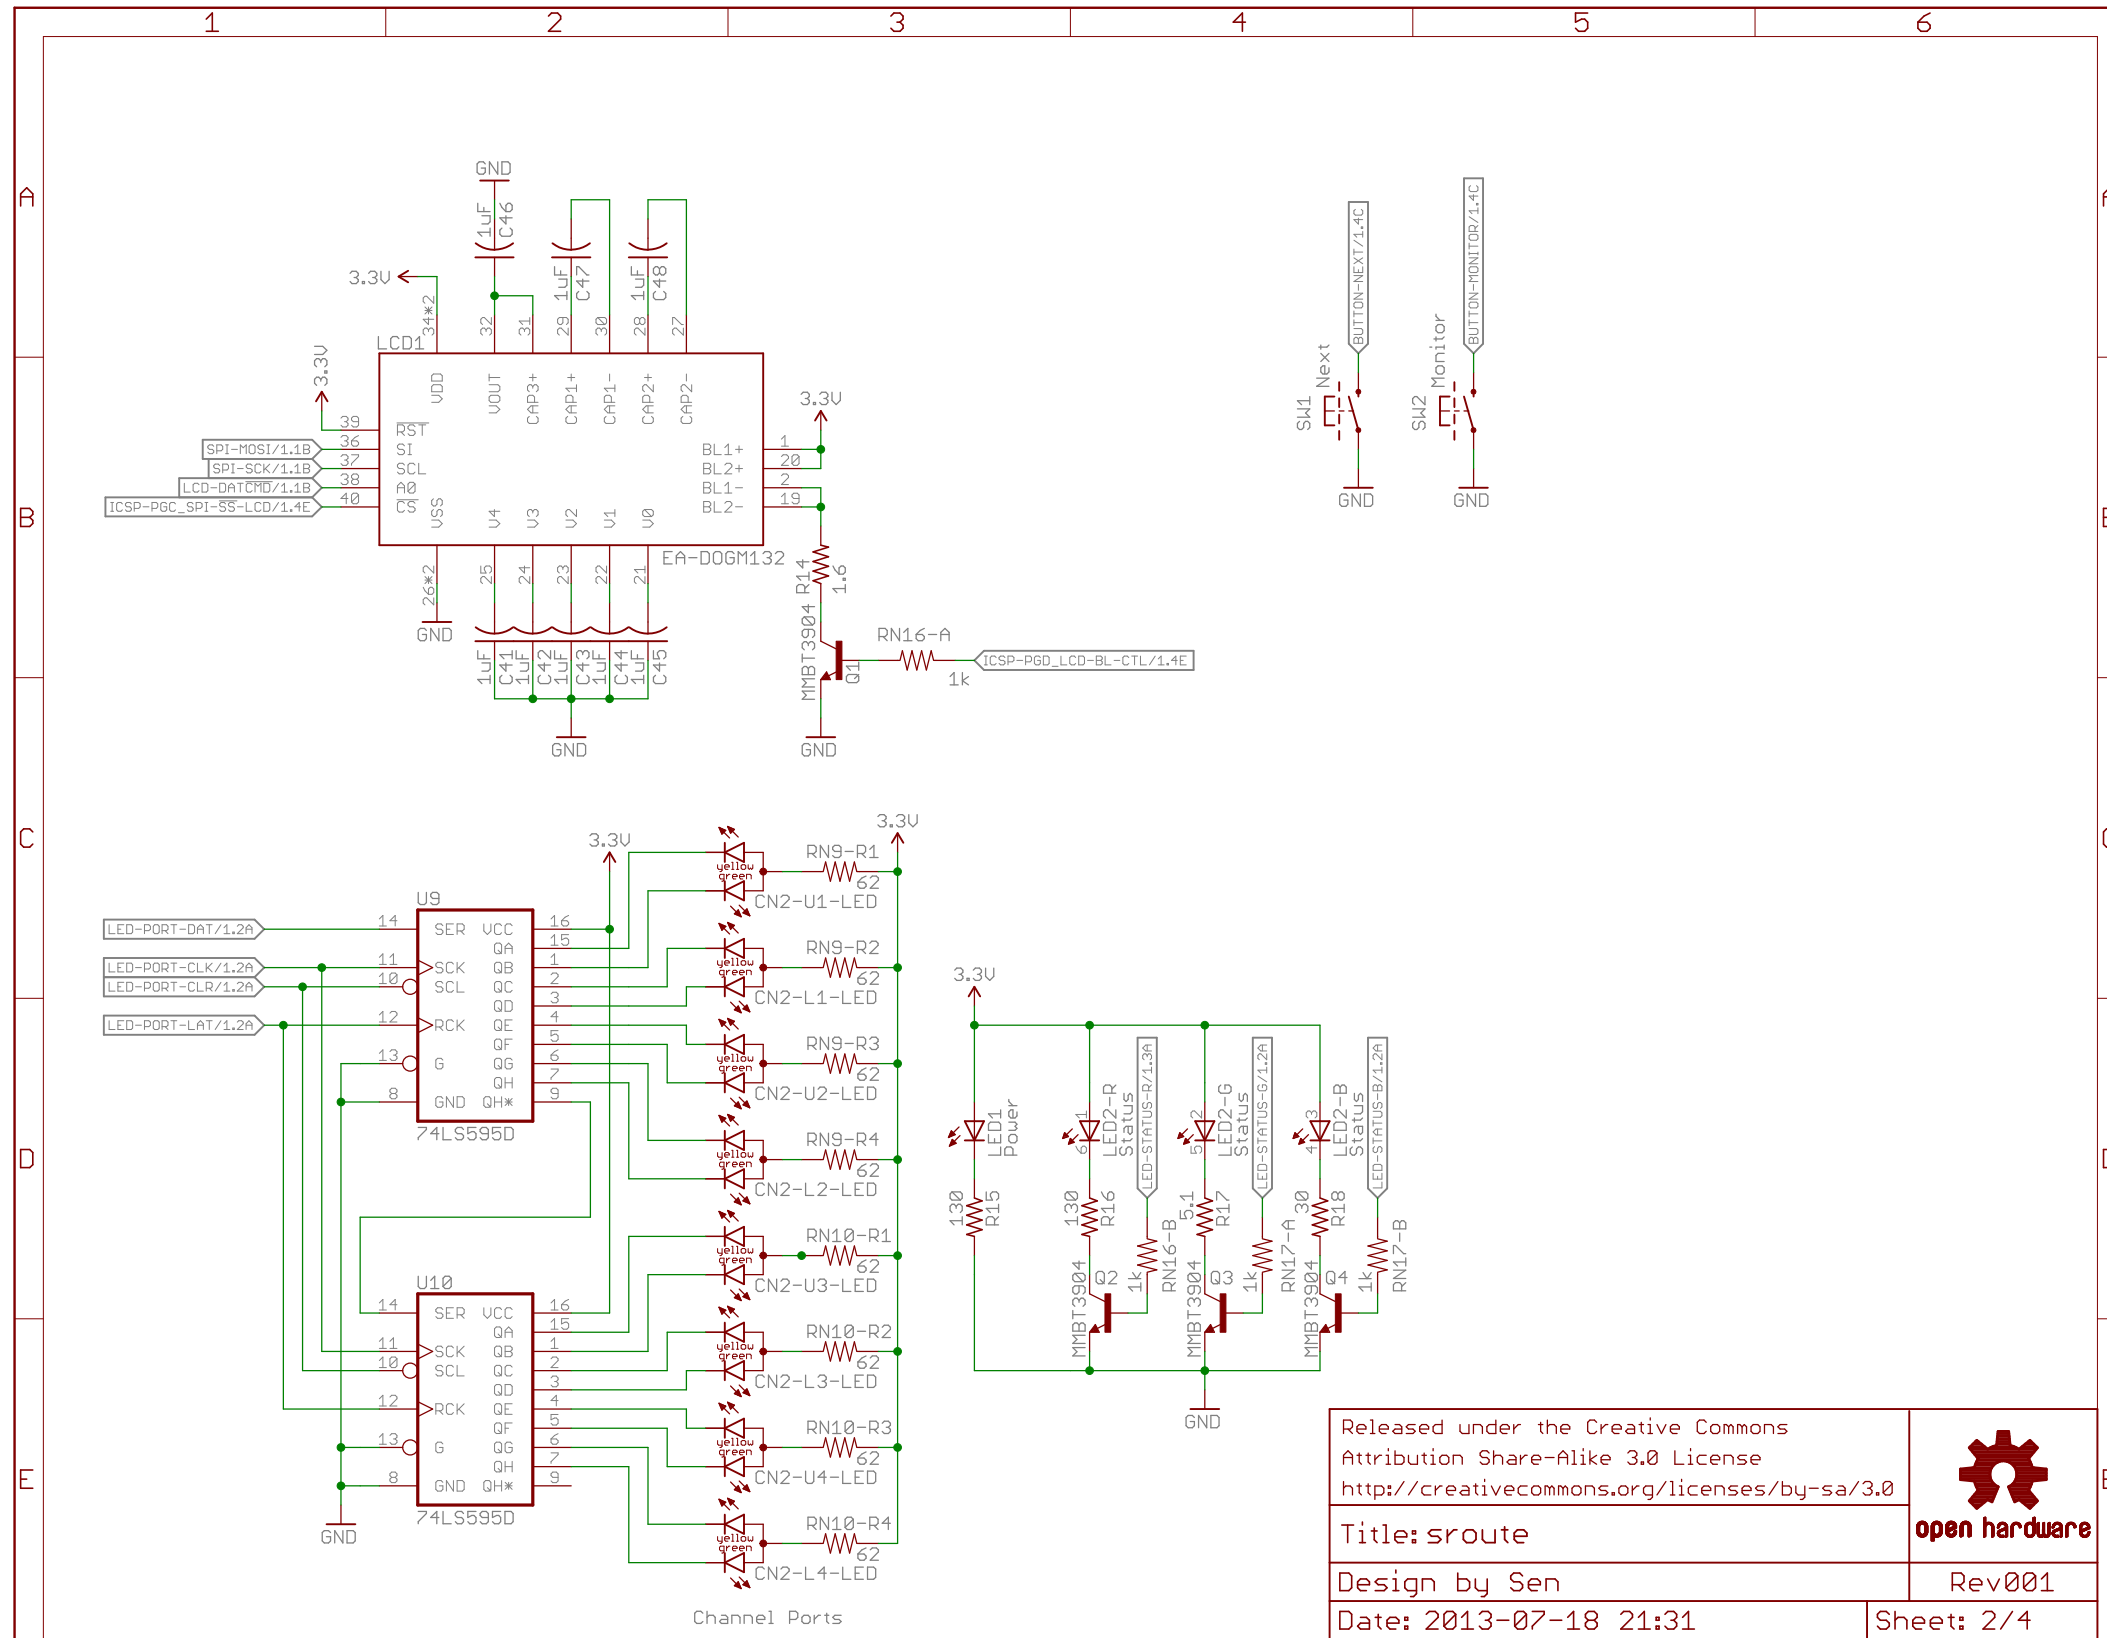

Released under the Creative Commons Attribution Share-Alike 3.0 License  
<http://creativecommons.org/licenses/by-sa/3.0>

Title: sroute  
 Design by Sen  
 Date: 2013-07-18 21:31  
 Rev001  
 Sheet: 1/4

Released under the Creative Commons Attribution Share-Alike 3.0 License  
<http://creativecommons.org/licenses/by-sa/3.0>

Title: sroute  
 Design by Sen  
 Date: 2013-07-18 21:31

Rev001  
 Sheet: 2/4

TITLE: sroute	
Document Number:	REV: 001
Date: 2013-07-18 21:31	Sheet: 3/4